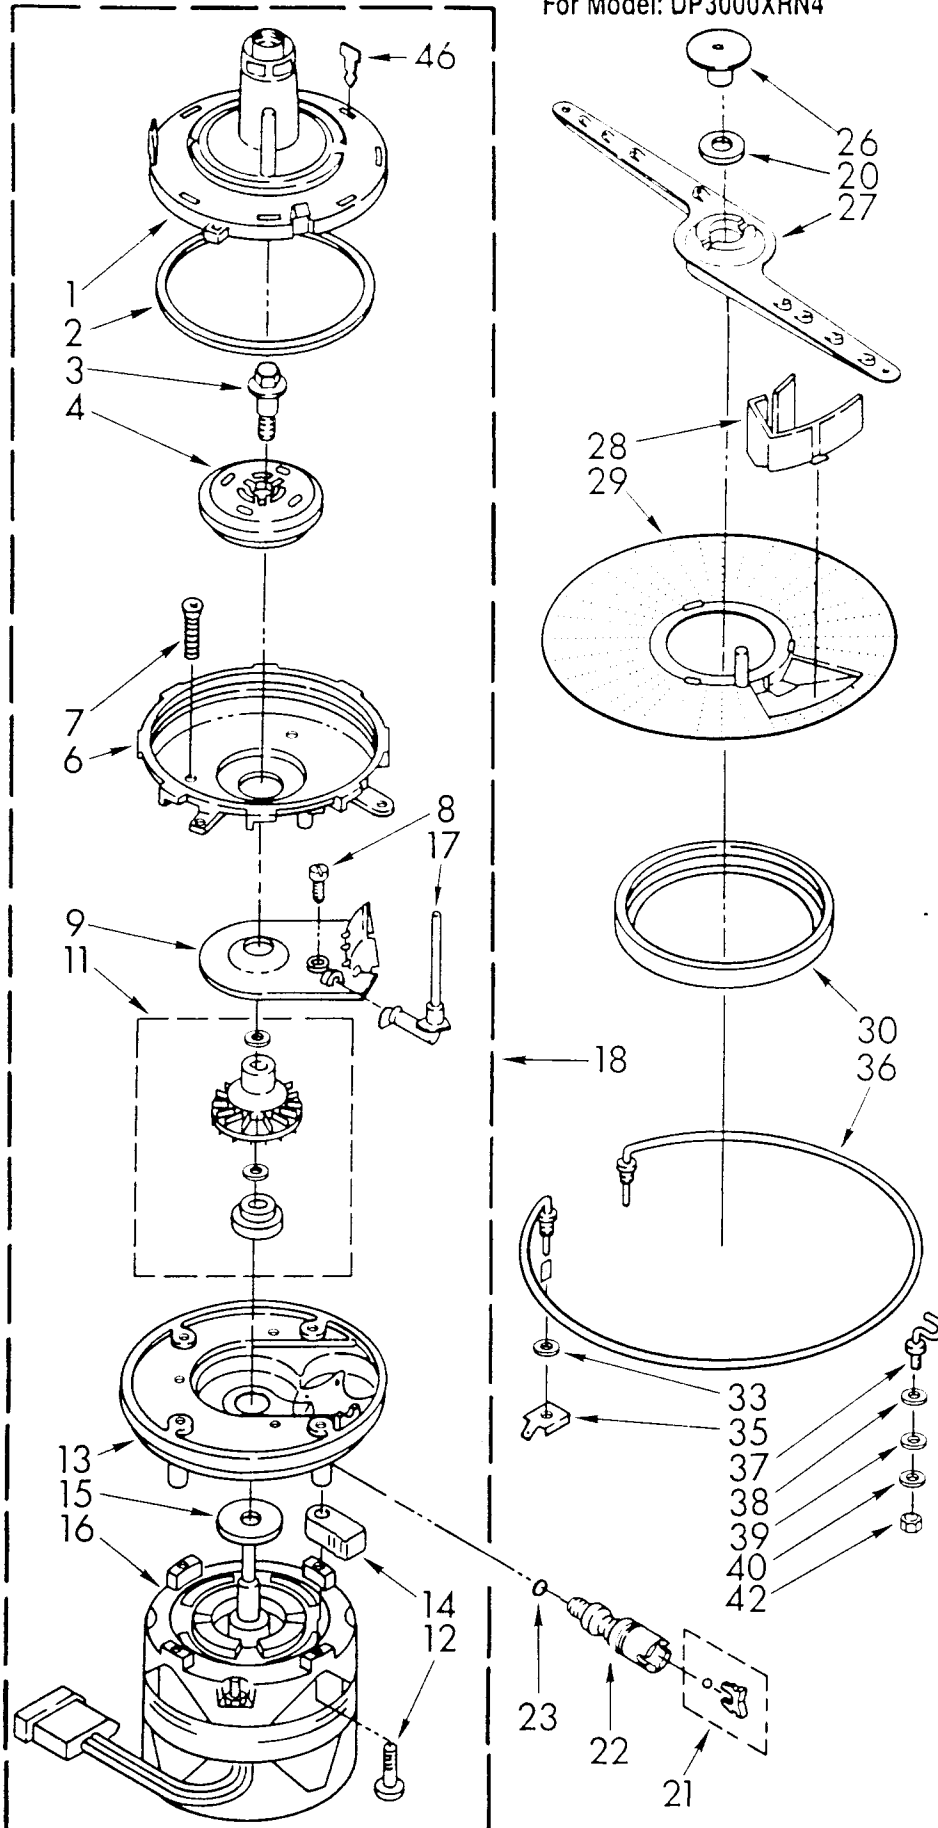

PUMP AND MOTOR PARTS

For Model: DP3000XRN4

FOR ORDERING INFORMATION REFER TO PARTS PRICE LIST